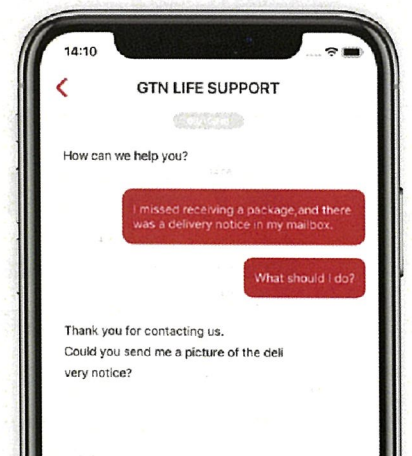

International students only

SIM & Life Support in Japan

SIM card (Postpay)

Required Documents
所需文件

Residence Card
在留卡

Student Card or Passport
学生证或护照

Multi-language Support

5G High-Speed Internet
+ Phone number

Convenience Store Payment
Credit Card NOT Required

No Cancellation Fee

VOICE + DATA	Before Promotion 原价	Promotional Price 优惠价
5GB	~~¥1,980~~	¥1,480
15GB	~~¥3,480~~	¥2,980
25GB	~~¥4,980~~	¥4,480

Life Support (GTN Assistants)

Optional Service 可选服务

An App that provides consultation on daily life questions and medical interpretation available in your language (up to 19 languages) \1,078/month
一个提供日常生活问题的咨询和医疗翻译的APP。多达19种语言可供选择。 \1,078元/月

What you can do	Frequently Asked
Questions about daily life	• I want to arrange for re-delivery of my parcel • I want to ask the City Hall some questions
Living issues	• I want to know how to separate garbage • There is something wrong with my home installations
Medical interpretation	• I need to check for a nearby hospital that speaks English • I want to tell the doctor my conditions

Apply here

Global Trust Networks Co., Ltd.

AKIYAMA BLD. 2nd Floor, 1-15-15, Okubo, Shinjuku-ku,
Tokyo 169-0072 Japan

03-5155-4673

info@gtn-mobile.com

https://nagoya-u.gtnm.jp